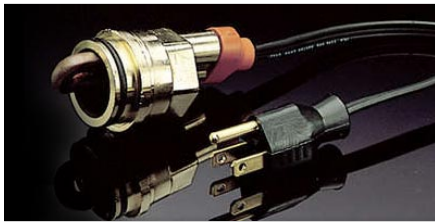

Lexus Genuine Accessories

Block Heater

$384.00*

- Custom designed for your Lexus providing 400 watts of heating power.
- Provides easy cold weather starts reducing engine wear.
- Provides faster interior warm-up.
- Includes a 'strain relief' electrical cord.