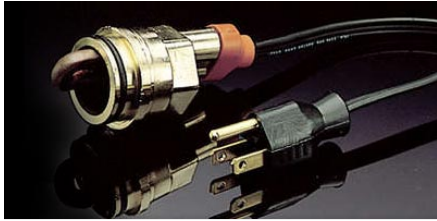

Lexus Genuine Accessories

Block Heater

$531.00*

Custom designed for your Lexus, providing 400 watts of heating power, this block heater provides easy cold weather starts reducing engine wear and provides faster interior warm-up. Includes a 'strain relief' electrical cord.