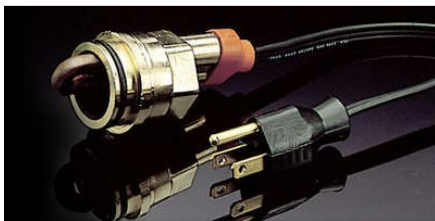

Lexus Genuine Accessories

Block Heater
$316.50*

Custom designed for your Lexus providing 400 watts of heating power. Provides easy cold weather starts reducing engine wear and faster interior warm-up. Includes a 'strain relief' electrical cord.